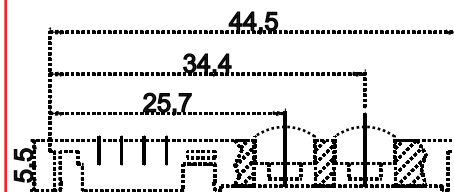

### Concave Tactile Surface 1 interactive button

**Part no.: 102102808**

Height with cell B10/11: 20.7mm  
Width: 6.42 -0.02mm  
Dot spacing : 2.5mm  
Dot stoke: 0.7mm

### Flat Tactile Surface 1 interactive button

**Part no.: 102102208**

Height with cell B10/11: 22.2mm  
Width: 6.42 -0.02mm  
Dot spacing : 2.5mm  
Dot stoke: 0.7mm

### Flat Tactile Surface 1 interactive button

**Part no.: 102102108**

Height with cell B10/11: 22.2mm  
Width: 6.42 -0.02mm  
Dot spacing : 2.5mm  
Dot stoke: 0.7mm

### Flat Tactile Surface 2 interactive button

**Part no.: 102102308**

Height with cell B10/11: 22.2mm  
Width: 6.42 -0.02mm  
Dot spacing : 2.5mm  
Dot stoke: 0.7mm