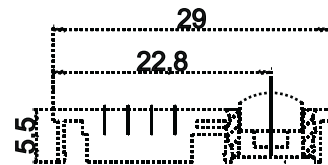

### Concave Tactile Surface 1 interactive button

**Part no.: 102102008**

Height with cell B10/11: 20.7mm  
Width: 6.42 -0.02mm  
Dot spacing : 2.5mm  
Dot stoke: 0.7mm

### Concave Tactile Surface 1 interactive button

**Part no.: 102102808**

Height with cell B10/11: 20.7mm  
Width: 6.42 -0.02mm  
Dot spacing : 2.5mm  
Dot stoke: 0.7mm

### Flat Tactile Surface 1 interactive button

**Part no.: 102102208**

Height with cell B10/11: 22.2mm  
Width: 6.42 -0.02mm  
Dot spacing : 2.5mm  
Dot stoke: 0.7mm

### Flat Tactile Surface 1 interactive button

**Part no.: 102102108**

Height with cell B10/11: 22.2mm  
Width: 6.42 -0.02mm  
Dot spacing : 2.5mm  
Dot stoke: 0.7mm