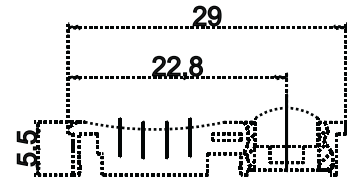

## Caps B11

### Concave Tactile Surface 1 interactive button

**Part no.: 102102008**

Height with cell B10/11: 20.7mm  
Width: 6.42 -0.02mm  
Dot spacing : 2.5mm  
Dot stoke: 0.7mm

### Concave Tactile Surface 1 interactive button

**Part no.: 102102808**

Height with cell B10/11: 20.7mm  
Width: 6.42 -0.02mm  
Dot spacing : 2.5mm  
Dot stoke: 0.7mm

### Flat Tactile Surface 1 interactive button

**Part no.: 102102208**

Height with cell B10/11: 22.2mm  
Width: 6.42 -0.02mm  
Dot spacing : 2.5mm  
Dot stoke: 0.7mm