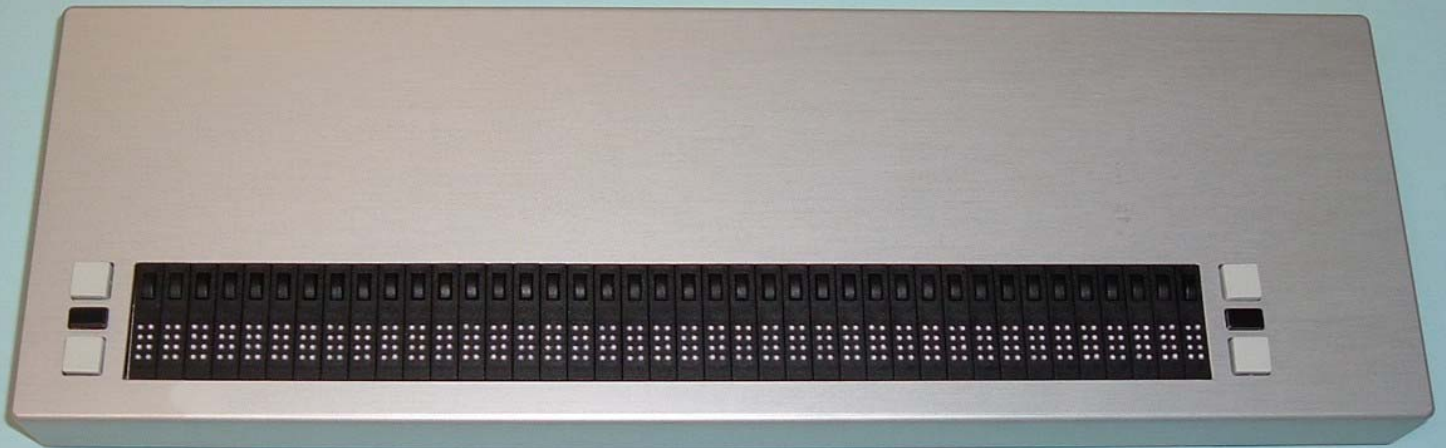

## BD-40 USB

New and versatile Braille Display

Made in Germany

### Opens new horizons for the Blind

The BD-40 USB is a new and versatile Braille Display which allows the Blind to work with Personal Computers and the internet. Its rugged casing and compact size are designed for heavy daily use.

The BD-40 USB can open new educational frontiers and job oppurtunities for the Blind.

## Hardware Specifications

- \* New high-tec Braille technology with low power & compact PIEZO cells
- \* Braille Modules: 40 units for text display
- \* Routing buttons integrated into all 40 Braille cells
- \* Modern electronic system with USB interface (Ver. 2.0) for easy installation
- \* Internal power supply via USB interface – no external power supply required
- \* 6 Function keys for left and right hand users (up/down or left/right - home)
- \* Full aluminium case
- \* Dimensions (WxDxH): 357 x 109 x 25 mm
- \* Weight: approx. 1200 grams
- \* Also available as
  - BD-20 USB with 20 Braille cells
  - BD-25 USB with 25 Braille cells
  - BD-32 USB with 32 Braille cells